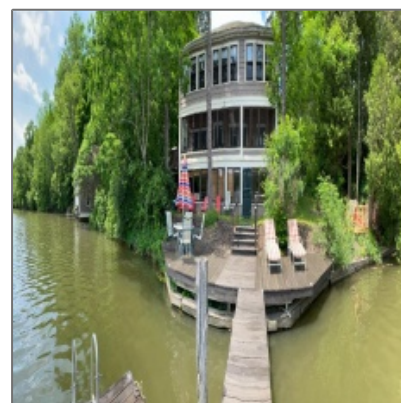

2278 State Highway 28

2,818 Sqft - Milford, New York 13820

Basic [Details](#)

Property Type: **Commercial Sale**

Listing Type: **For Sale**

Listing ID: **131443**

Price: **\$650,000**

Bedrooms: **8**

County: **Otsego**

City: **Milford**

Area: **25**

Zipcode: **13820**

Street: **State Highway 28**

Features

✓ Basement: **Full**

✓ Roof Deck: **Asphalt, Shingle**